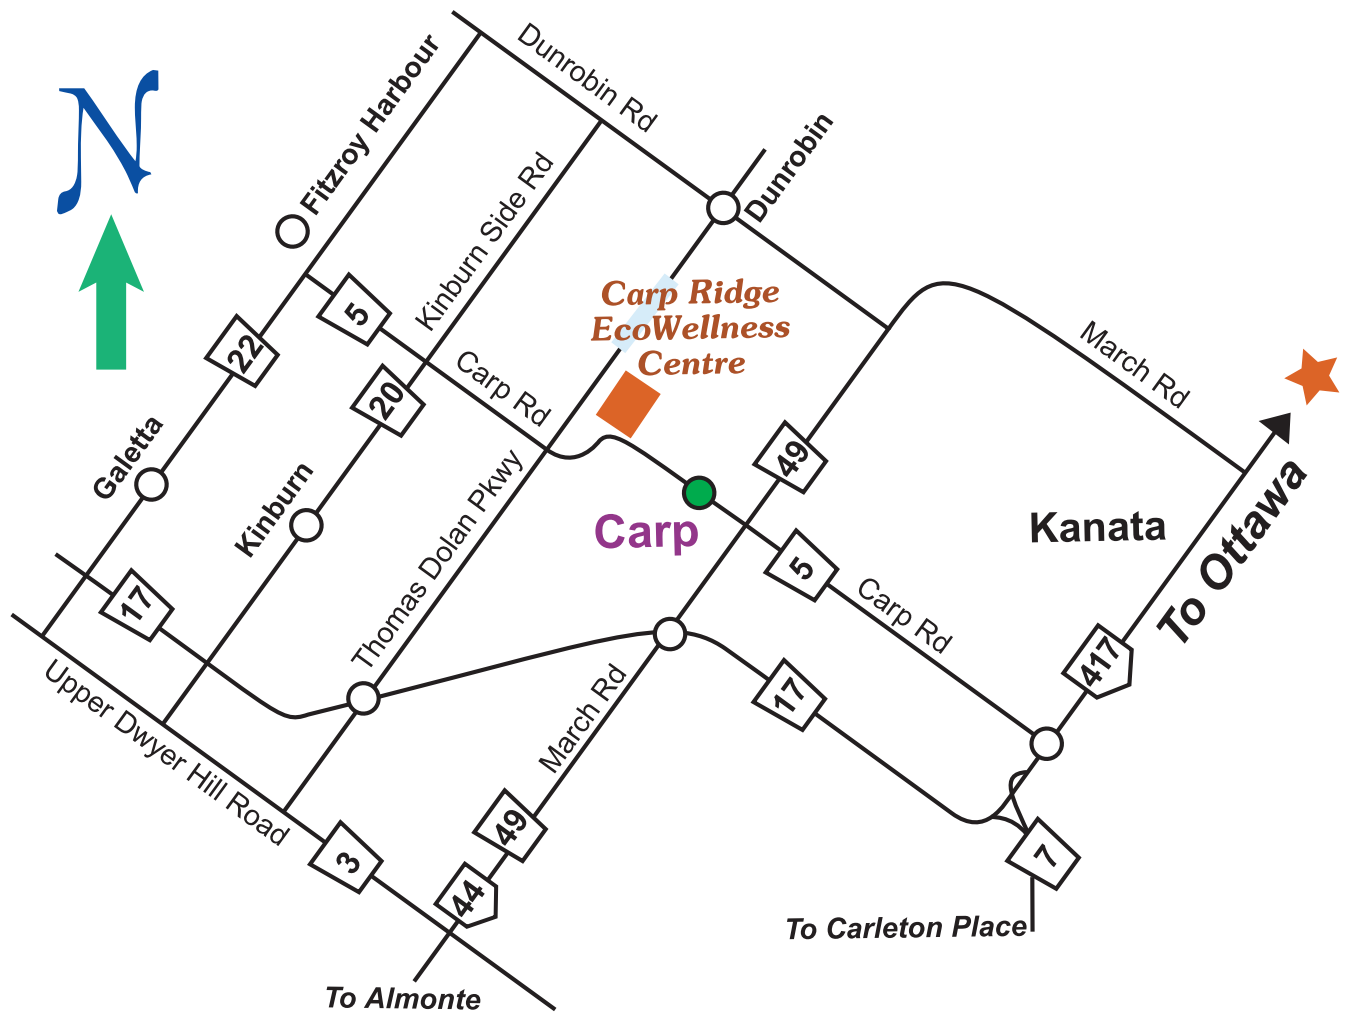

Directions to Carp Ridge EcoWellness Centre

From Ottawa, take Highway 417 W to the Carp Road Exit. On the exit ramp stay to the right and take Carp Road north towards the village of Carp.

Stay on Carp Road through the village, past Carp Fair Grounds and along a winding section of the road for approximately 5 kilometres. You'll see the sign for the Harvest Moon Orchard on your left, just a few metres before the intersection of Carp Road with Thomas Dolan Parkway.

Turn right on Thomas Dolan and proceed up the hill to the first driveway on your right, marked without Carp Ridge EcoWellness Centre sign. Welcome!